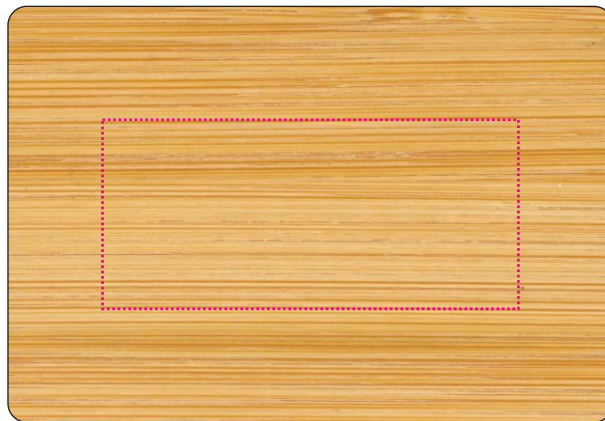

Art.Nr. 8400

1) 55 x 25xmm

Max. Druckfläche

Max. print area

Max. drukoppervlakte

Surface d'impression

Superficie máxima de impresión

Max. misura stampa

1)

Achtung:

Da es sich beim Material um ein Naturprodukt handelt kann es zu deutlichen Schwankungen bei der Farbe kommen. Druckfarben werden durch die Artikelfarbe verfälscht.

Attention:

Since the material is a natural product, there can be significant variations in colour. Printing colours may be deviated by the article colour

Position ProdSG:

- auf UK (10)

Etikett:

- 17,8 x 10 mm